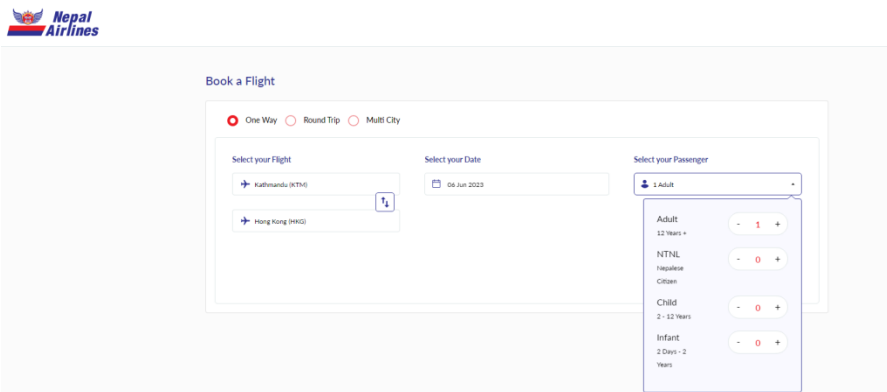

Nepal Airlines Corporation's Internet Booking Engine(IBE) Guidance for International Ticketing

To begin with, open your Internet Browser and type URL: www.nepalairlines.com.np and proceed with below mentioned steps.

Step 1 : Click on International Booking

Step 2: Select your trip either one way or Round Trip then after select preferred departure and Arrival destination, date of travel and passenger type.

Step 3: Select your preferred currency from the currency segment marked with **YELLOW** and click on the desired option (Economy or Business).