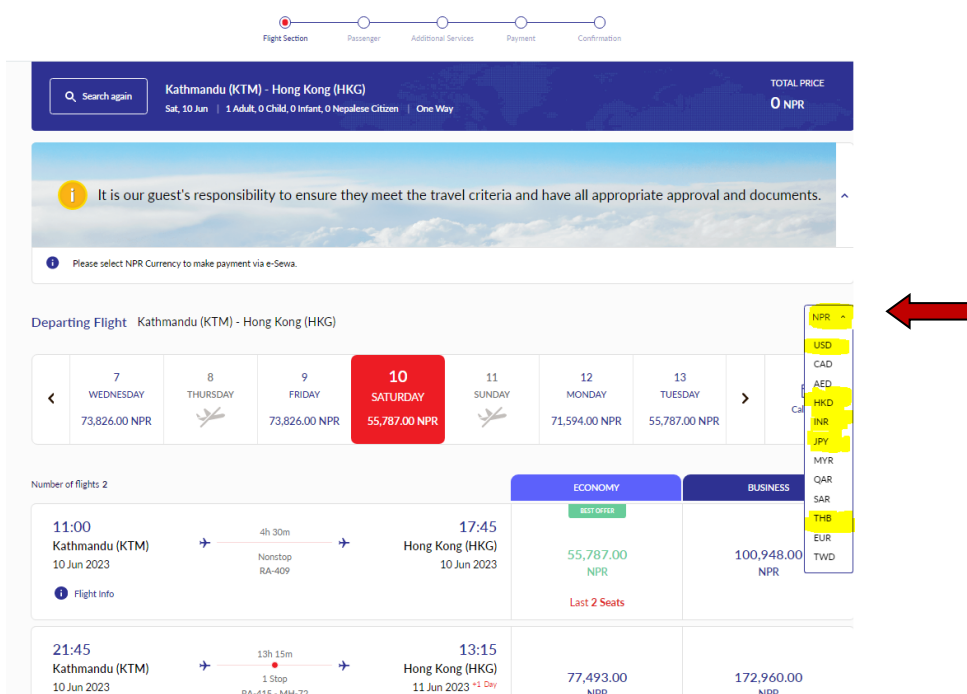

Nepal Airlines Corporation's Internet Booking Engine(IBE) Guidance for International Ticketing

To begin with, open your Internet Browser and type URL: www.nepalairlines.com.np and proceed with below mentioned steps.

Step 1 : Click on International Booking

Step 2: Select your trip either one way or Round Trip then after select preferred departure and Arrival destination, date of travel and passenger type.

Step 3: Select your preferred currency from the currency segment marked with **YELLOW** and click on the desired option (Economy or Business).

Step 4: Check the details and click on Continue after confirming the details.

Kathmandu (KTM) - Hong Kong (HKG) TOTAL PRICE
60,043.00 NPR ▾
Tue, 06 Jun | 0 Adult, 0 Child, 0 Infant, 1 Nepalese Citizen | One Way